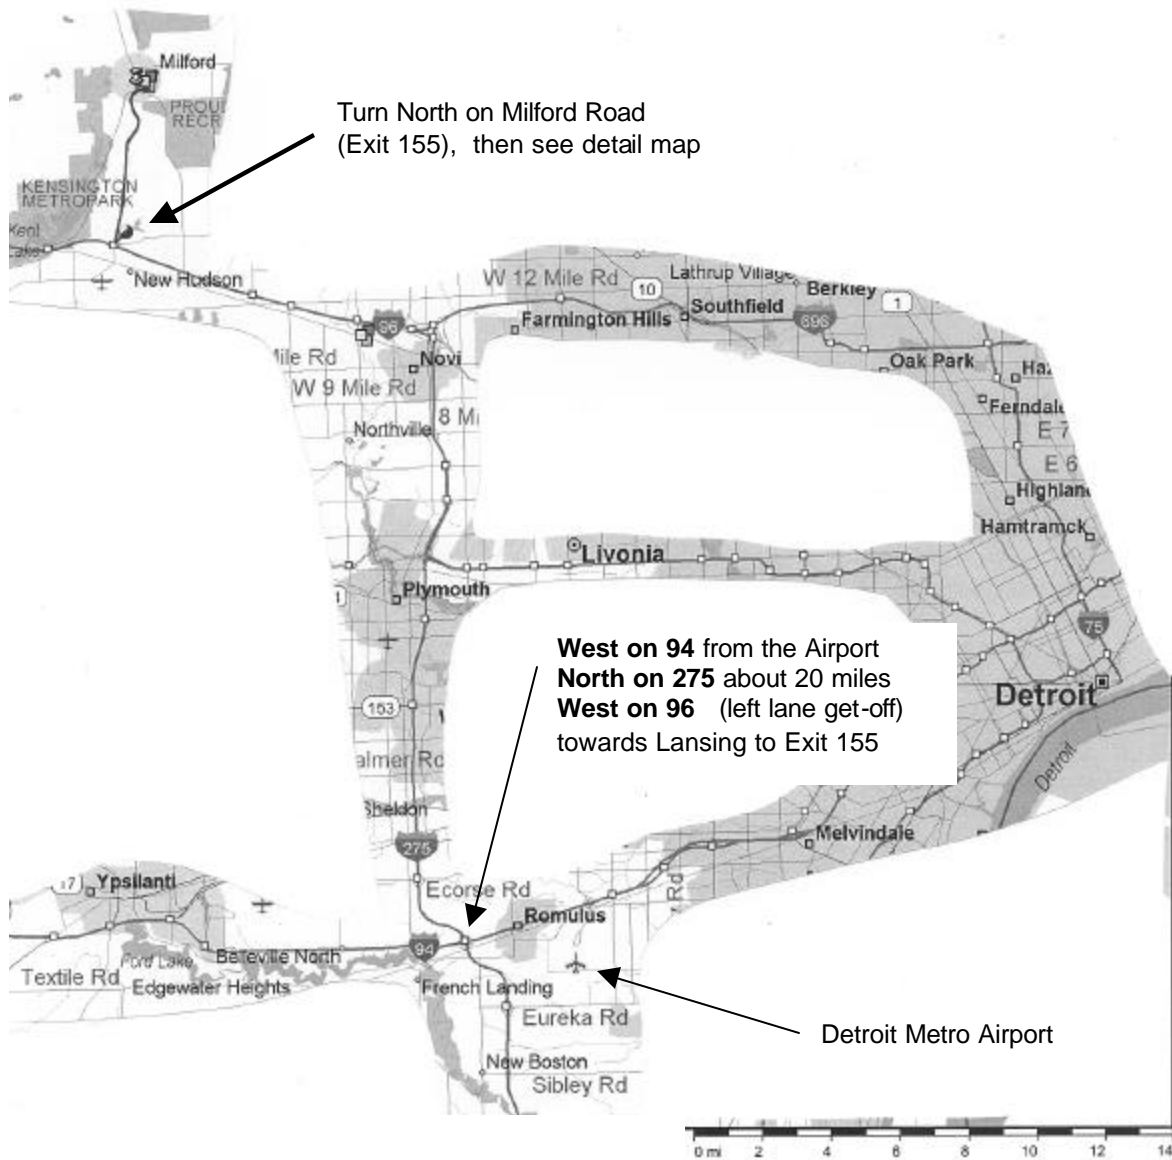

Harold Haskew & Associates, Inc.
425 W. Huron, Suite 230
Milford, MI 48381
248 684 3410

Ü to GMPG

Milford Road
Exit No. 155

↑↑
North

**Directions to Milford from
the Detroit Metro Airport**